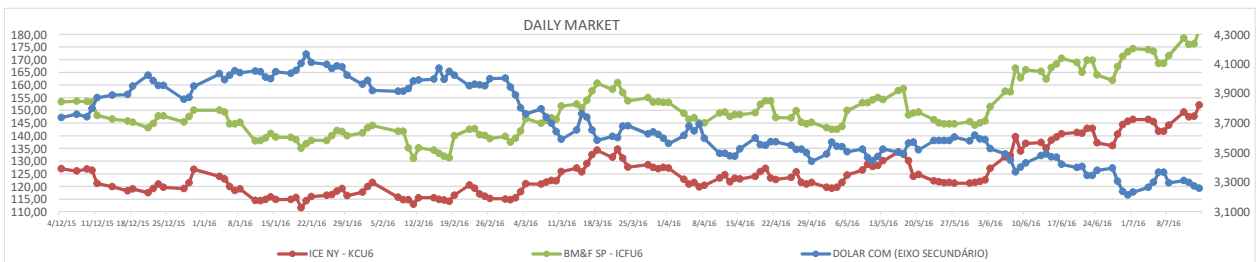

COLABORADORES

ALBERT MIRANDA PAIVA
EDUARDO SOLAR
JESSICA RIBEIRO VALERIO
JOSÉ ANTONIO DOS SANTOS MANGA
KELLY APARECIDA FERREIRA
LEONARDO SERGIO SOARES
MARCO ANTONIO SMARGIASSI
MARCOS EDUARDO CLAUDINO
SANDRA GOMES
THALES SARTO
WALLAFE VITOR TAVARES

ASSUNTOS

COMERCIAL
TRAFFIC/CLASSIFICAÇÃO
ADMINISTRATIVO
DIRETOR/QUALIDADE/COMERCIAL
CERTIFICAÇÕES
DIRETOR/ADMINISTRATIVO/FINANCEIRO
TRADING/TRAFFIC
COMERCIAL
CLASSIFICAÇÃO
EMBARQUE
EMBARQUE

SKYPE

-
eduardo.solar.transporte
mcc_adrielle
mangajao
kelly-ferreira1
lss_82
marco.gxp
marcos.claudino_mangacoffee
sandra.gomes.mangacoffee
-
-

TELEFONE FIXO

CEL / WHAT'S UP

+55 35 9 8722 3861
+55 35 9 9215 6140
+55 35 9 8879 8923
+55 35 9 8433 3280
+55 35 9 8817 3837
+55 35 9 8893 9033
+55 35 9 8845 2008
+55 35 9 8898 8100
+55 35 9 8834 5601
+55 35 9 8879 8923
+55 35 9 8839466

CEL ADICIONAL

-
-
-
+55 35 9 8879 9169
-
+55 35 9 8722 3328
-
+55 35 9 8879 9171
+55 35 9 8705 7164
+55 35 9 8868 2541
+55 35 9 9215 0026

Manga Coffee Corporation: Respect, Security and Quality!
Come and make us a visit. It will be a pleasure show you our projects and know your necessities!
Lets drink a cup of coffee! Await you!