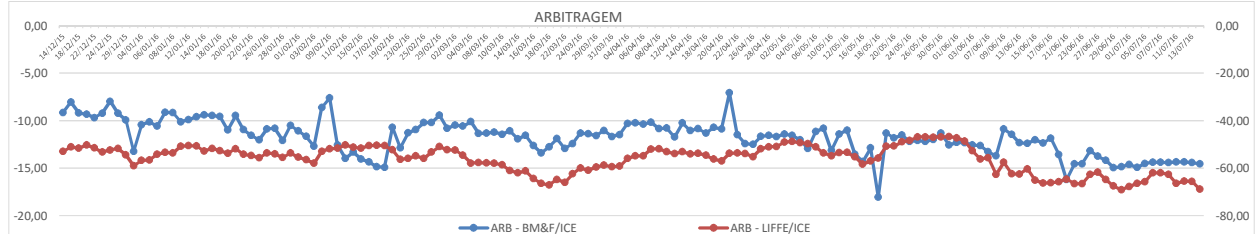

COLABORADORES

ALBERT MIRANDA PAIVA
EDUARDO SOLAR
JESSICA RIBEIRO VALERIO
JOSÉ ANTONIO DOS SANTOS MANGA
KELLY APARECIDA FERREIRA
LEONARDO SERGIO SOARES
MARCO ANTONIO SMARGIASSI
MARCOS EDUARDO CLAUDINO
SANDRA GOMES
THALES SARTO
WALLAFE VITOR TAVARES

ASSUNTOS

COMERCIAL
TRAFFIC/CLASSIFICAÇÃO
ADMINISTRATIVO
DIRETOR/QUALIDADE/COMERCIAL
CERTIFICAÇÕES
DIRETOR/ADMINISTRATIVO/FINANCEIRO
TRADING/TRAFFIC
COMERCIAL
CLASSIFICAÇÃO
EMBARQUE
EMBARQUE

SKYPE

-
eduardo.solar.transporte
mcc_adrielle
mangajao
kelly-ferreira1
lss_82
marco.gxp
marcos.claudino_mangacoffee
sandra.gomes.mangacoffee
-
-

TELEFONE FIXO

CEL / WHAT'S UP

+55 35 9 8722 3861
+55 35 9 9215 6140
+55 35 9 8879 8923
+55 35 9 8433 3280
+55 35 9 8817 3837
+55 35 9 8893 9033
+55 35 9 8845 2008
+55 35 9 8898 8100
+55 35 9 8834 5601
+55 35 9 8879 8923
+55 35 9 8839466

CEL ADICIONAL

-
-
-
+55 35 9 8879 9169
-
+55 35 9 8722 3328
-
+55 35 9 8879 9171
+55 35 9 8705 7164
+55 35 9 8868 2541
+55 35 9 9215 0026

Manga Coffee Corporation: Respect, Security and Quality!
Come and make us a visit. It will be a pleasure show you our projects and know your necessities!
Lets drink a cup of coffee! Await you!