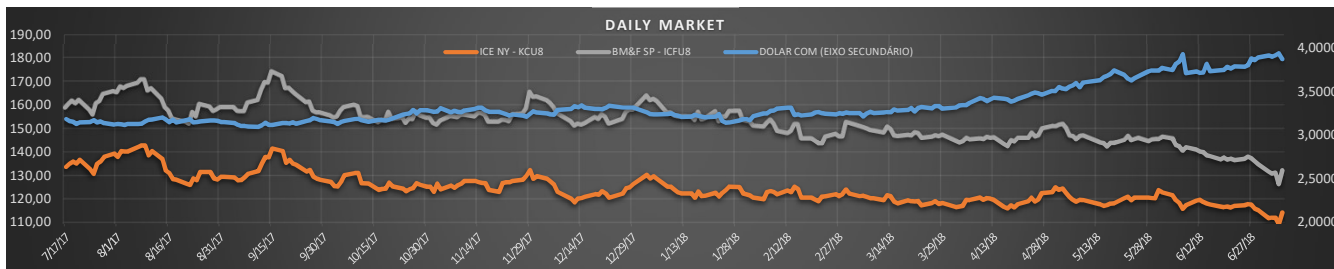

Their findings? Even the heaviest coffee drinkers (up to eight cups a day) had a lower risk of death over ten years than non-coffee drinkers. Their findings were reported in the Journal of the American Medical Association's JAMA Internal Medicine.

What's more — whatever cup of Joe you prefer (including instant and decaf) it doesn't seem to matter — they all benefit your long-term health, though I'm totally judging you decaf drinkers.

Overall, coffee drinkers were 10 to 15 percent less likely to die than abstainers during the decade of study follow-up. Differences in how much a person consumes and genetic variations were marginal, which is great for all parents who've been hooked up to a coffee IV since their kids were born.

"Coffee drinkers, compared with non-coffee drinkers, were more likely to be male, white, former smokers, and drink alcohol." NCI's Erika Lotfield, study lead reported as moms everywhere laughed and laughed and poured their third cup of the day.

Coffee drinkers were more likely than abstainers to drink alcohol as well as smoke, but researchers took those factors into account, and coffee drinking seemed to cancel them out. The New York Times reported.

Unless having a kid causes so much stress that it cancels out drinking coffee, alcohol, and smoking, this here is the best news all of the parents have heard in, forever. Praise be.
Source: www.scarymommy.com

COLABORADORES

CRISTIANE DAMASCENO
ERICKSEN SOUZA
GLAUCIENE PARANHOS DE SOUZA
JOSÉ ANTONIO DOS SANTOS MANGA
KELLY APARECIDA FERREIRA
LEONARDO SOARES
MARCOS EDUARDO CLAUDINO
PATRICIA TOMAZ DE ASSIS
SANDRA GOMES
WALLAFE VITOR TAVARES

ASSUNTOS

ADMINISTRATIVO
TRAFFIC/QUALIDADE
RECEPÇÃO
DIRETOR/QUALIDADE/COMERCIAL
CERTIFICAÇÕES
DIRETOR/ADMINISTRATIVO/FINANCEIRO
COMERCIAL
ASSISTENTE ADM/FINANCEIRO
CLASSIFICAÇÃO
CLASSIFICAÇÃO/EMBARCADOR

SKYPE

mcc.fiscal
ericksen_wcs@hotmail.com
live:secretaria_4359
mangajao
kelly-ferreira1
iss_82
mcc_adrielle
sandra.gomes.mangacoffee
wallafe.vit7@live.com

E-MAIL

fiscal@mangacoffee.com.br
traffic@mangacoffee.com.br
secretaria@mangacoffee.com.br
manga@mangacoffee.com.br
certificacao@mangacoffee.com.br
leonardo@mangacoffee.com.br
comercial@mangacoffee.com.br
adm@mangacoffee.com.br
classificacao@mangacoffee.com.br

CEL. / WHATSAPP

+55 35 9 8810 5347
+55 35 9 9199 4980
+55 35 9 9800 1785
+55 35 9 8433 3280
+55 35 9 8817 3837
+55 35 9 8893 9033
+55 35 9 8898 8100
+55 35 9 9237 6798
+55 35 9 8834 5601
+55 35 9 9215 0026

CEL. ADICIONAL

-
+55 35 9 8721 5876
+55 35 9 8879 9169
-
+55 35 9 8722 3328
+55 35 9 8879 9171
+55 35 9 9813 7640
+55 35 9 8705 7164
+55 35 9 8839 8466