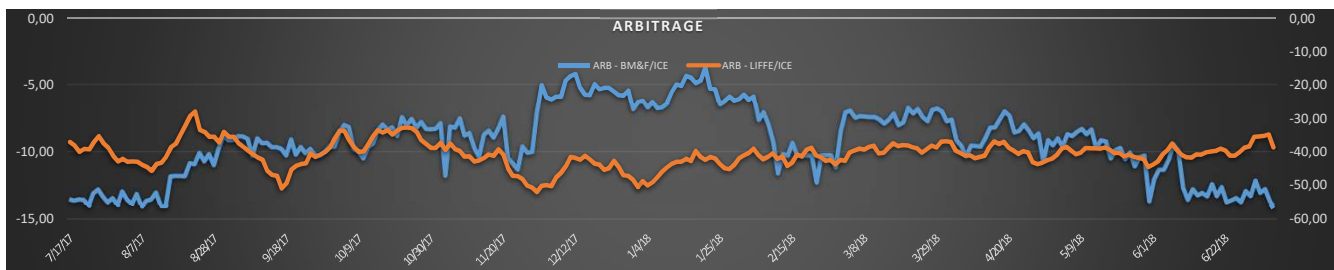

Their findings? Even the heaviest coffee drinkers (up to eight cups a day) had a lower risk of death over ten years than non-coffee drinkers. Their findings were reported in the Journal of the American Medical Association's JAMA Internal Medicine.

What's more — whatever cup of Joe you prefer (including instant and decaf) it doesn't seem to matter — they all benefit your long-term health, though I'm totally judging you decaf drinkers.

Overall, coffee drinkers were 10 to 15 percent less likely to die than abstainers during the decade of study follow-up. Differences in how much a person consumes and genetic variations were marginal, which is great for all parents who've been hooked up to a coffee IV since their kids were born.

"Coffee drinkers, compared with non-coffee drinkers, were more likely to be male, white, former smokers, and drink alcohol." NCI's Erika Lotfield, study lead reported as moms everywhere laughed and laughed and poured their third cup of the day.

Coffee drinkers were more likely than abstainers to drink alcohol as well as smoke, but researchers took those factors into account, and coffee drinking seemed to cancel them out. The New York Times reported.

Unless having a kid causes so much stress that it cancels out drinking coffee, alcohol, and smoking, this here is the best news all of the parents have heard in, forever. Praise be.
Source: www.scarymommy.com

COLABORADORES

CRISTIANE DAMASCENO
ERICKSEN SOUZA
GLAUCIENE PARANHOS DE SOUZA
JOSÉ ANTONIO DOS SANTOS MANGA
KELLY APARECIDA FERREIRA
LEONARDO SOARES
MARCOS EDUARDO CLAUDINO
PATRICIA TOMAZ DE ASSIS
SANDRA GOMES
WALLAFE VITOR TAVARES

ASSUNTOS

ADMINISTRATIVO
TRAFFIC/QUALIDADE
RECEPÇÃO
DIRETOR/QUALIDADE/COMERCIAL
CERTIFICAÇÕES
DIRETOR/ADMINISTRATIVO/FINANCEIRO
COMERCIAL
ASSISTENTE ADM/FINANCEIRO
CLASSIFICAÇÃO
CLASSIFICAÇÃO/EMBARCADOR

SKYPE

mcc.fiscal
ericksen_wcs@hotmail.com
live:secretaria_4359
mangajao
kelly-ferreira1
iss_82
mcc_adrielle
sandra.gomes.mangacoffee
wallafe.vit7@live.com

E-MAIL

fiscal@mangacoffee.com.br
traffic@mangacoffee.com.br
secretaria@mangacoffee.com.br
manga@mangacoffee.com.br
certificacao@mangacoffee.com.br
leonardo@mangacoffee.com.br
comercial@mangacoffee.com.br
adm@mangacoffee.com.br
classificacao@mangacoffee.com.br

CEL. / WHATSAPP

+55 35 9 8810 5347
+55 35 9 9199 4980
+55 35 9 9800 1785
+55 35 9 8433 3280
+55 35 9 8817 3837
+55 35 9 8893 9033
+55 35 9 8898 8100
+55 35 9 9237 6798
+55 35 9 8834 5601
+55 35 9 9215 0026

CEL. ADICIONAL

-
+55 35 9 8721 5876
+55 35 9 8879 9169
-
+55 35 9 8722 3328
+55 35 9 8879 9171
+55 35 9 9813 7640
+55 35 9 8705 7164
+55 35 9 8839 8466